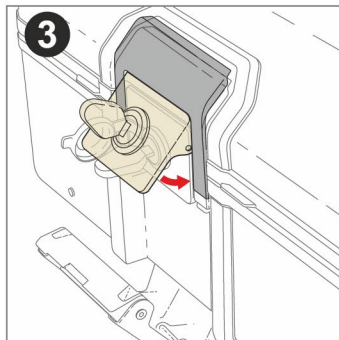

4 PULL

ACCESSORIES

OPTIONAL BACKREST

TOP D0R175

OPTIONAL INNER BAG

EXPANDABLE INNER BAG
TOP - SIDE X0IB10

ONE KEY

One key
For three cases