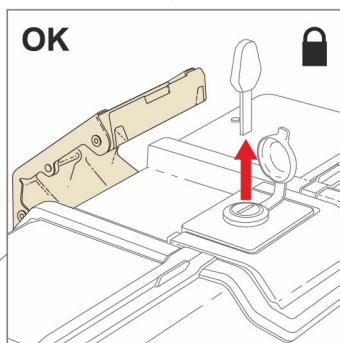

4 PULL

ACCESSORIES

OPTIONAL BACKREST

TOP D0R175

OPTIONAL INNER BAG

EXPANDABLE INNER BAG
TOP - SIDE X0IB10

ONE KEY

One key
For three cases