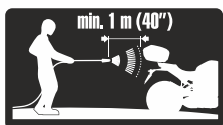

1 M. MINIMUM DISTANCE WITH POWER WASHER.

TERRA LOCK SYSTEM

PATENT PENDING

OPEN AND CLOSE

INTEGRATED CARRYING HANDLE

ASSEMBLY AND RELEASE

UNLOCK AND LOCK

LOCK REMOVAL