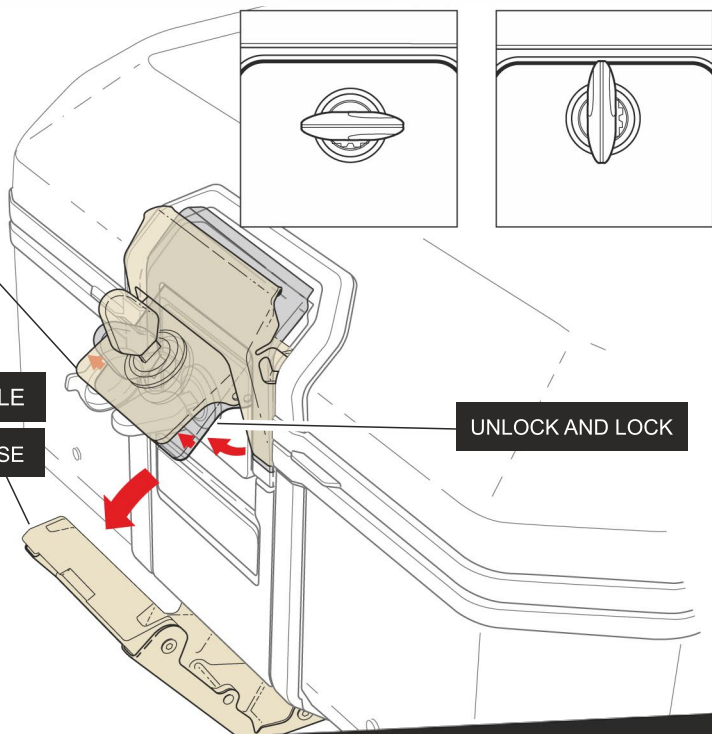

1 M. MINIMUM DISTANCE WITH POWER WASHER.

TERRA LOCK SYSTEM

PATENT PENDING

OPEN AND CLOSE

INTEGRATED CARRYING HANDLE

ASSEMBLY AND RELEASE

UNLOCK AND LOCK

LOCK REMOVAL