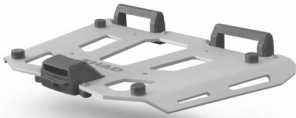

4 PULL

ACCESSORIES

OPTIONAL BACKREST

TOP D0R175

OPTIONAL INNER BAG

EXPANDABLE INNER BAG
TOP - SIDE X0IB10

ONE KEY

One key
For three cases

SOLD SEPARATELY

ALUMINIUM PLATE

D1BTRPA

SOLD SEPARATELY

ALUMINIUM PLATE

D1BTRPA2

SOLD SEPARATELY

BIG PLATE