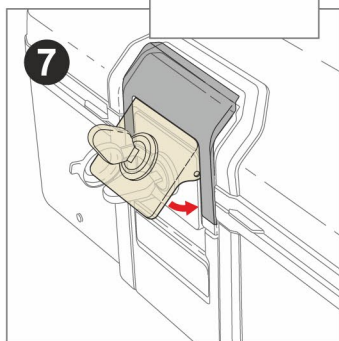

4 PULL

ACCESSORIES

OPTIONAL BACKREST

TOP D0R175

OPTIONAL INNER BAG

EXPANDABLE INNER BAG
TOP - SIDE X0IB10

ONE KEY

One key
For three cases