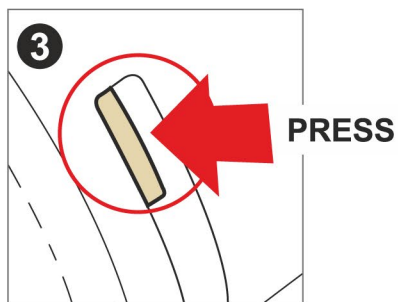

1 M. MINIMUM DISTANCE WITH POWER WASHER.

TERRA LOCK SYSTEM

PATENT PENDING

OPEN AND CLOSE

INTEGRATED CARRYING HANDLE

ASSEMBLY AND RELEASE

UNLOCK AND LOCK

LOCK REMOVAL