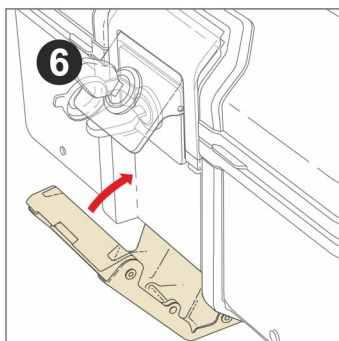

4 PULL

ACCESSORIES

OPTIONAL BACKREST

TOP D0R175

OPTIONAL INNER BAG

EXPANDABLE INNER BAG
TOP - SIDE X0IB10

ONE KEY

One key
For three cases