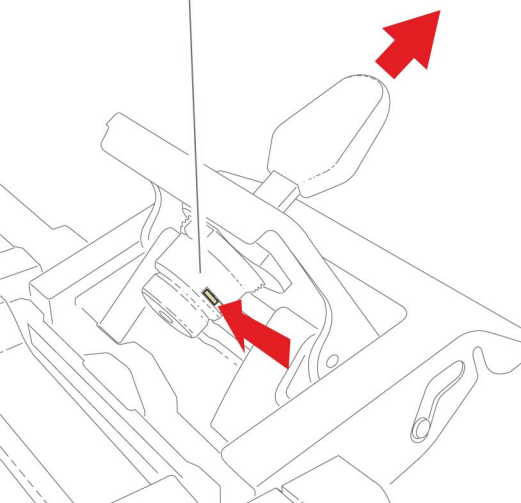

1 M. MINIMUM DISTANCE WITH POWER WASHER.

TERRA LOCK SYSTEM

PATENT PENDING

OPEN AND CLOSE

INTEGRATED CARRYING HANDLE

ASSEMBLY AND RELEASE

UNLOCK AND LOCK

LOCK REMOVAL