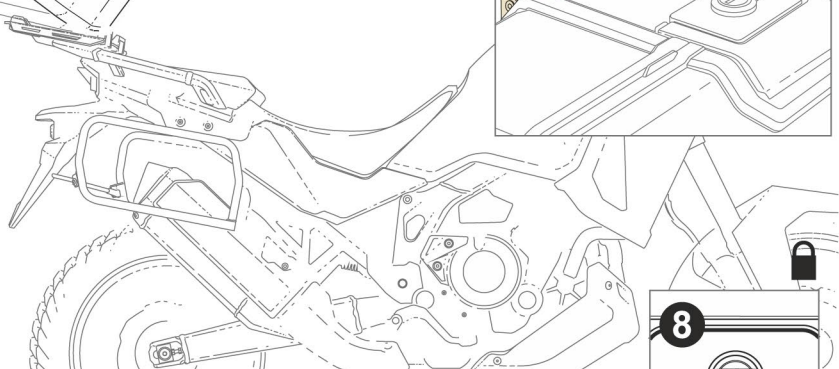

OPEN

1

2

1

2

3

ASSEMBLY

RELEASE

4 PULL

ACCESSORIES

OPTIONAL BACKREST

TOP D0R175

OPTIONAL INNER BAG

EXPANDABLE INNER BAG
TOP - SIDE X0IB10

ONE KEY

One key
For three cases