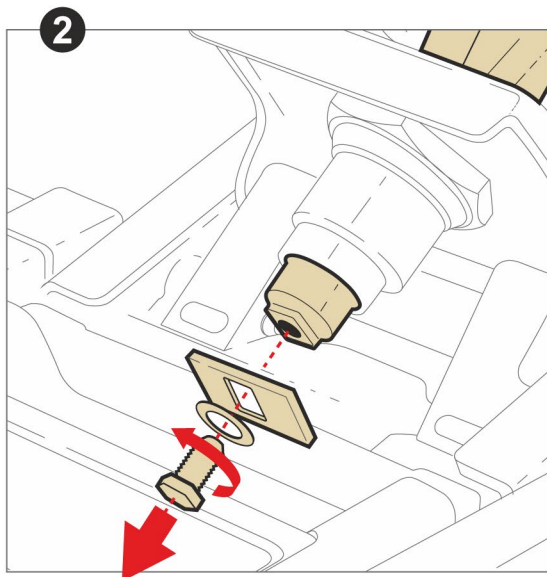

1 M. MINIMUM DISTANCE WITH POWER WASHER.

TERRA LOCK SYSTEM

PATENT PENDING

OPEN AND CLOSE

INTEGRATED CARRYING HANDLE

ASSEMBLY AND RELEASE

UNLOCK AND LOCK

LOCK REMOVAL