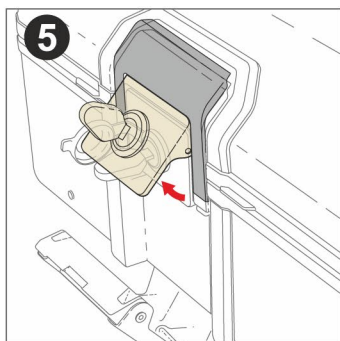

4 PULL

ACCESSORIES

OPTIONAL BACKREST

TOP D0R175

OPTIONAL INNER BAG

EXPANDABLE INNER BAG
TOP - SIDE X0IB10

ONE KEY

One key
For three cases