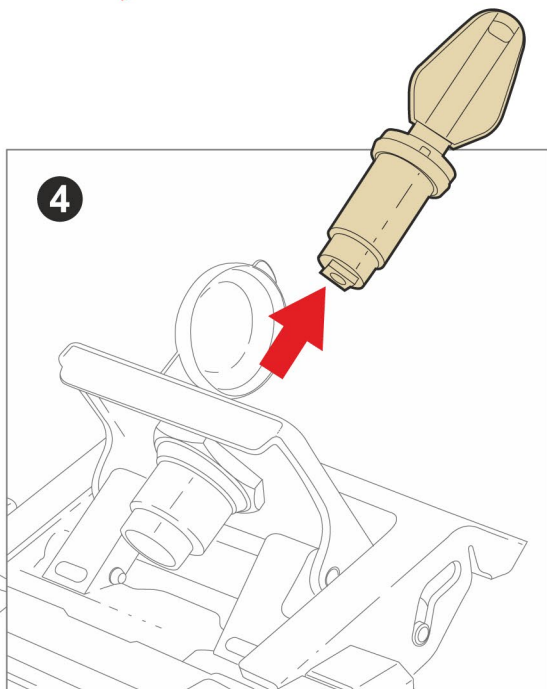

1 M. MINIMUM DISTANCE WITH POWER WASHER.

TERRA LOCK SYSTEM

PATENT PENDING

OPEN AND CLOSE

INTEGRATED CARRYING HANDLE

ASSEMBLY AND RELEASE

UNLOCK AND LOCK

LOCK REMOVAL